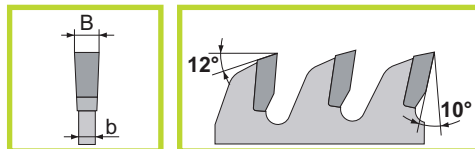

## SETTORI PER TRUCIOLATORI

Trimming hogger segments

## LEITZ

CODICE CODE	D mm	B mm	b mm	Z	ROTAZIONE ROTATION	
SHW410-01	250	4,5/6,0	2,6	7	L	R
SHW410-02	300	4,5/6,0	2,6	9	L	R
SHW410-03	350	4,5/6,0	2,6	10	L	R

## LEUCO

CODICE CODE	D mm	B mm	b mm	Z	ROTAZIONE ROTATION	
SHW410-04	200	4,0	2,8	4	L	R
SHW410-05	250	4,0	2,8	4	L	R

CODICE CODE	D mm	B mm	b mm	Z	ROTAZIONE ROTATION	
SHW410-06	250	4,0	2,8	6	L	R
SHW410-07	250	4,0	2,8	8	L	R
SHW410-08	300	4,0	2,8	6	L	R
SHW410-09	300	4,0	2,8	8	L	R
SHW410-10	300	4,0	2,8	10	L	R
SHW410-11	350/430	4,0	2,8	6	L	R
SHW410-12	350/430	4,0	2,8	8	L	R
SHW410-13	350/430	4,0	2,8	10	L	R