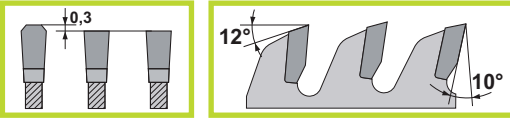

LAMA CIRCOLARE PER PANNELLI RIVESTITI

Circular saw blade for cutting plastic laminated panels

LAME SHW
HW SAW BLADE

CODICE CODE	D mm	B mm	b mm	d mm	FORATURA PIN HOLES	Z
SHW130-01	250	3,2	2,2	30	PH2	78
SHW130-02	300	3,2	2,2	30	PH2	96
SHW130-03	350	3,5	2,5	30	PH2	108