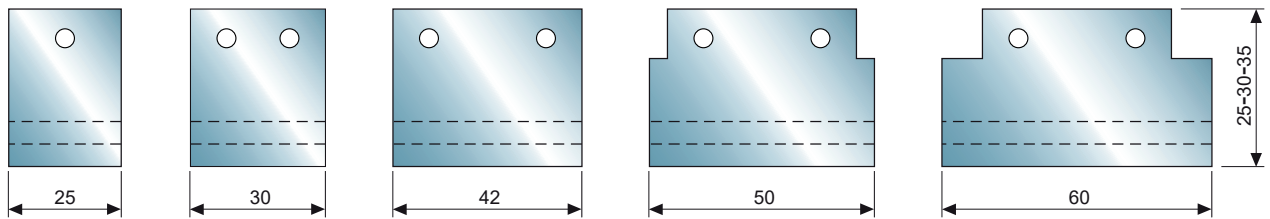

COLTELLI

Knife

AREA PROFILABILE
Area to be profiled
Profilierbarer Bereich
Área a perfilar