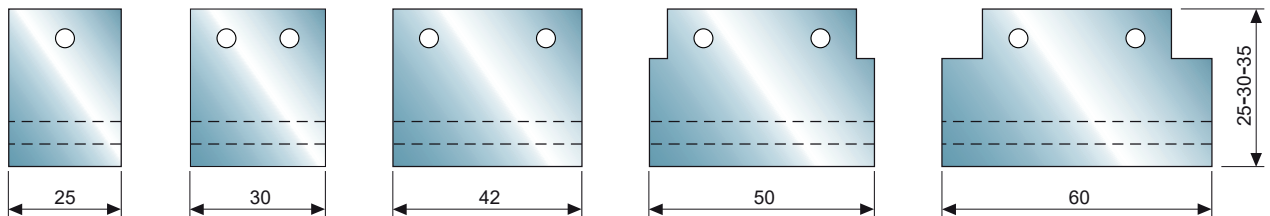

COLTELLI Knife

AREA PROFILABILE
Area to be profiled
Profilierbarer Bereich
Área a perfilar