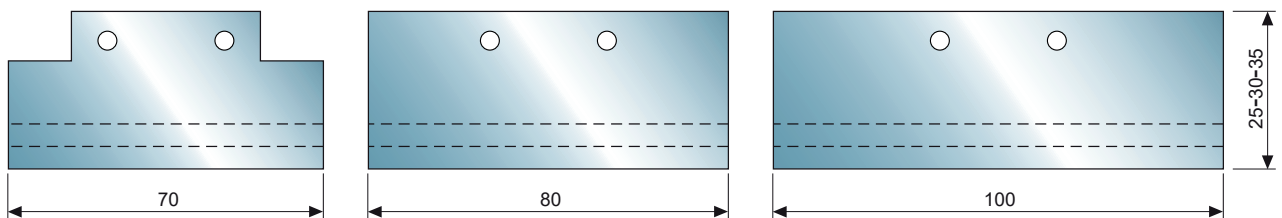

COLTELLI

Knife

AREA PROFILABILE
Area to be profiled
Profilierbarer Bereich
Área a perfilar