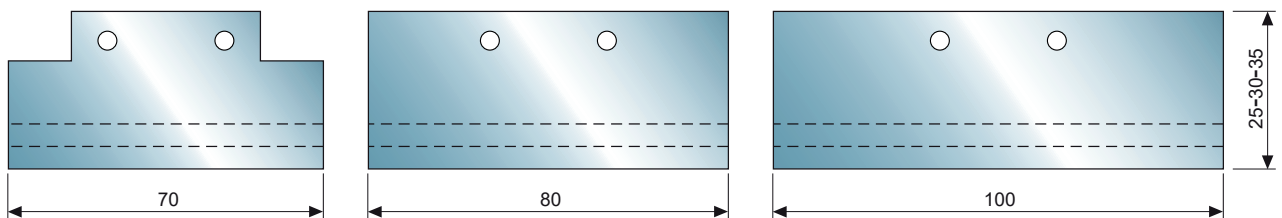

COLTELLI Knife

AREA PROFILABILE
Area to be profiled
Profilierbarer Bereich
Área a perfilar